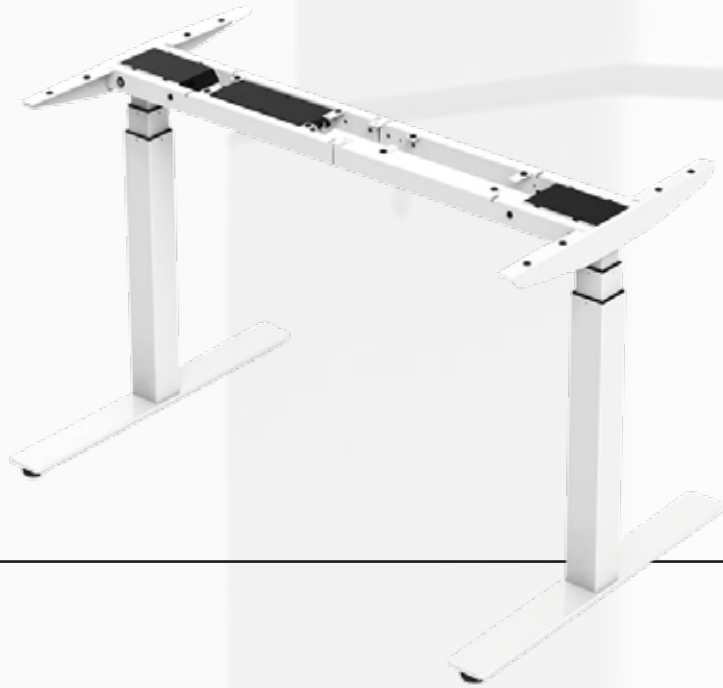

# General Features

- Sturdy steel construction
- Quiet
- Safe operation
- < 0.1w standby power
- Come in a variety of top options
- Max load 800N in push
- 3 stage outer tube
- Anti-collision safety feature
- Soft stop and start
- Max load 100kg

**Controls:**  
2 buttons  
Mounted under the tabletop  
Width: 50mm  
Height: 17.8mm

Frame Color:

White

**Work Surface:**

**Phenolic Resin:**  
Standard 16mm  
Color: Light grey

**Epoxy Resin:**  
Standard 19mm  
Color: Grey, Black