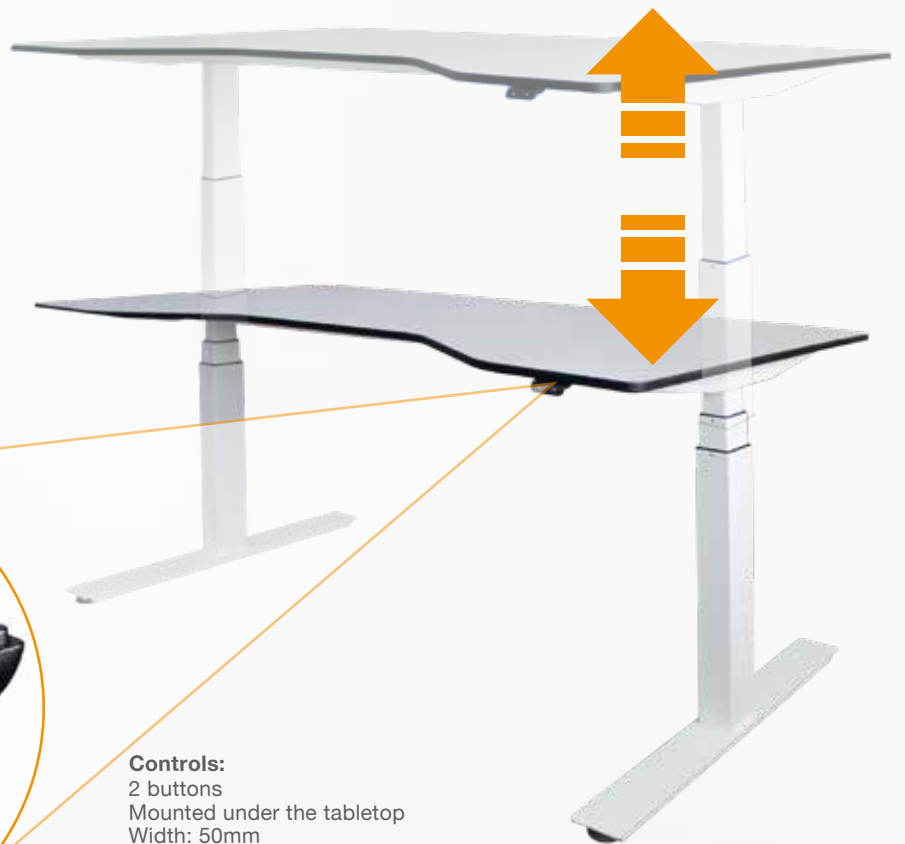

# Ergolab

Health authorities recommend changing posture from a sitting to standing position throughout the day to avoid the harmful long-term effects of too much sitting.

# General Features

- Sturdy steel construction
- Quiet
- Safe operation
- < 0.1w standby power
- Come in a variety of top options
- Max load 800N in push
- 3 stage outer tube
- Anti-collision safety feature
- Soft stop and start
- Max load 100kg

**Controls:**  
2 buttons  
Mounted under the tabletop  
Width: 50mm  
Height: 17.8mm

Frame Color:

White

**Work Surface:**

**Phenolic Resin:**  
Standard 16mm  
Color: Light grey

**Epoxy Resin:**  
Standard 19mm  
Color: Grey, Black